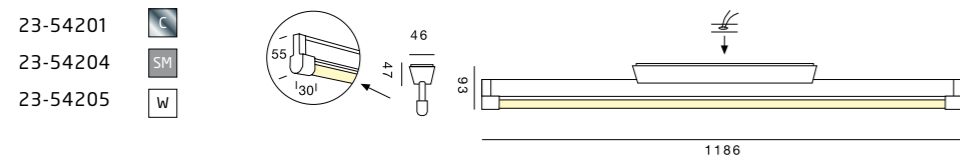

1 x T16 · G5 · 230V · 28/54W Multiwatt · EVG